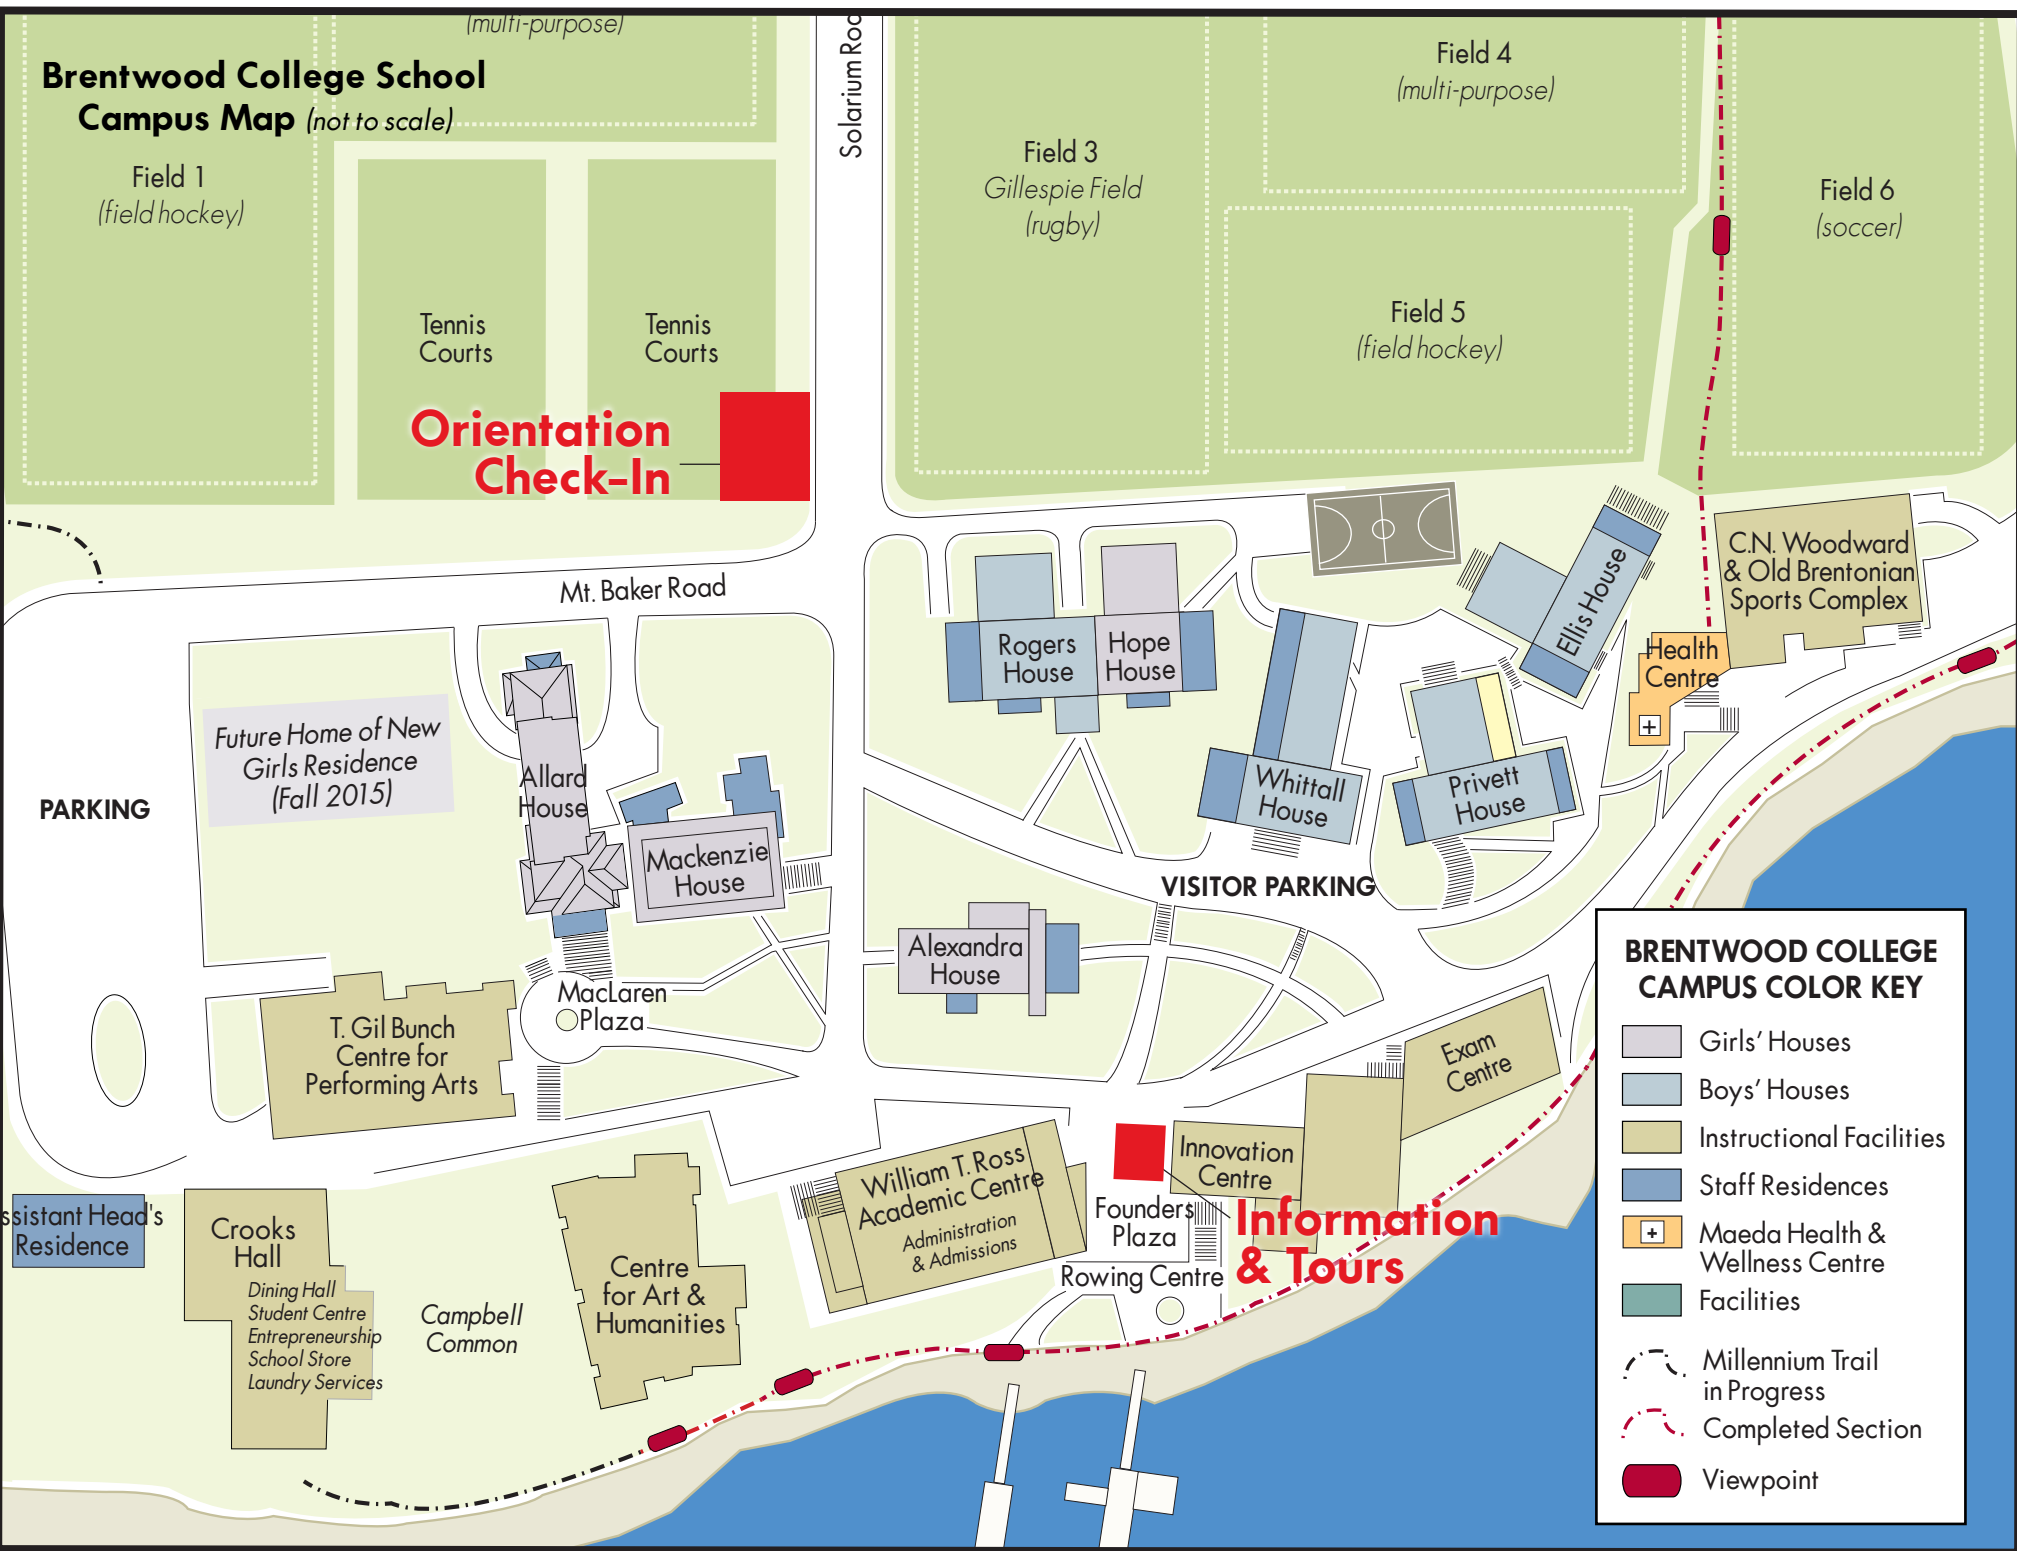

Brentwood College School Campus Map (not to scale)

**Orientation
Check-In**

**Information
& Tours**

BRENTWOOD COLLEGE CAMPUS COLOR KEY

- Girls' Houses
- Boys' Houses
- Instructional Facilities
- Staff Residences
- + Maeda Health & Wellness Centre
- Facilities
- Millennium Trail in Progress
- Completed Section
- Viewpoint