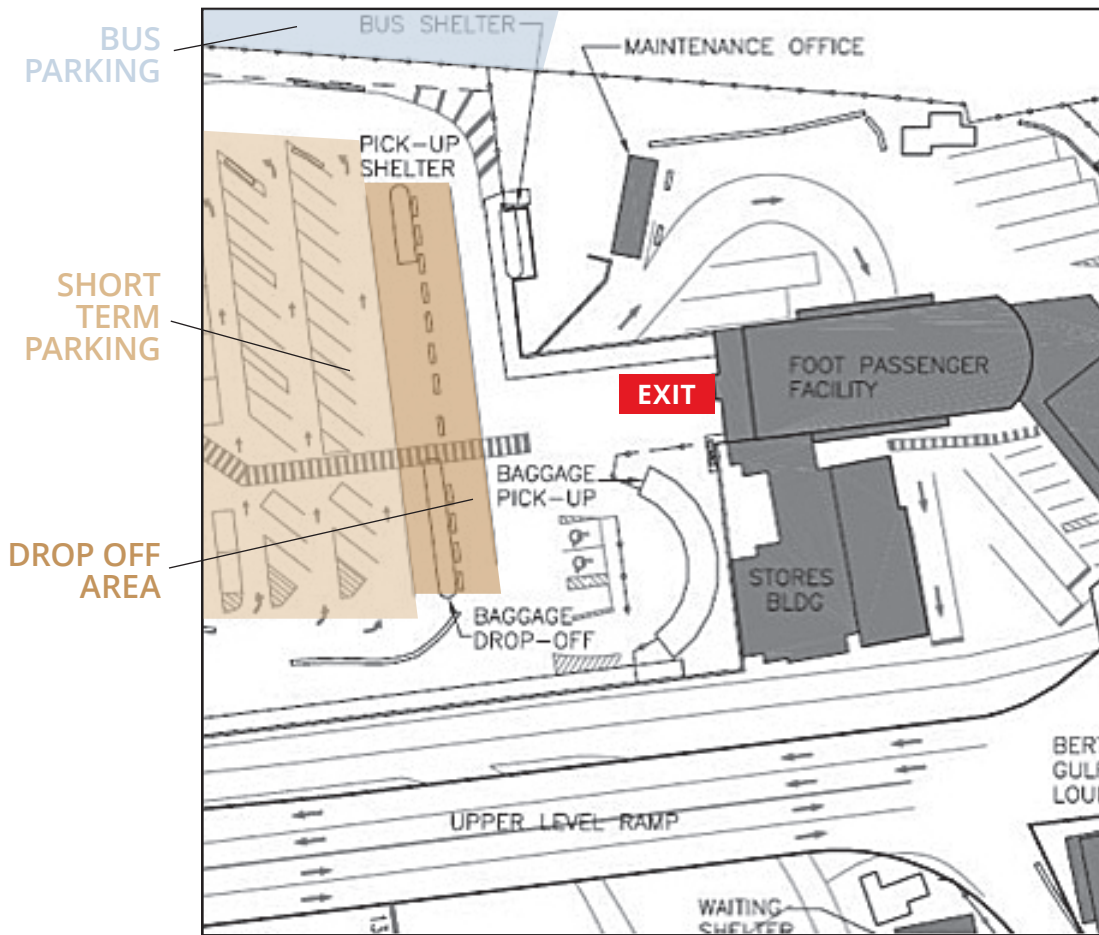

Swartz Bay Ferry Terminal | VICTORIA, BC

Exit the Foot Passenger Facility. If you checked your luggage the luggage pick up area is to the left of the Exit door. The buses will be parked to the right. Vans will be parked in the short term parking lot.

Departure Bay Ferry Terminal | NANAIMO, BC

Exit the Foot Passenger Building. Buses will be to the right. Vans will be across the road in the Short Term parking lot.