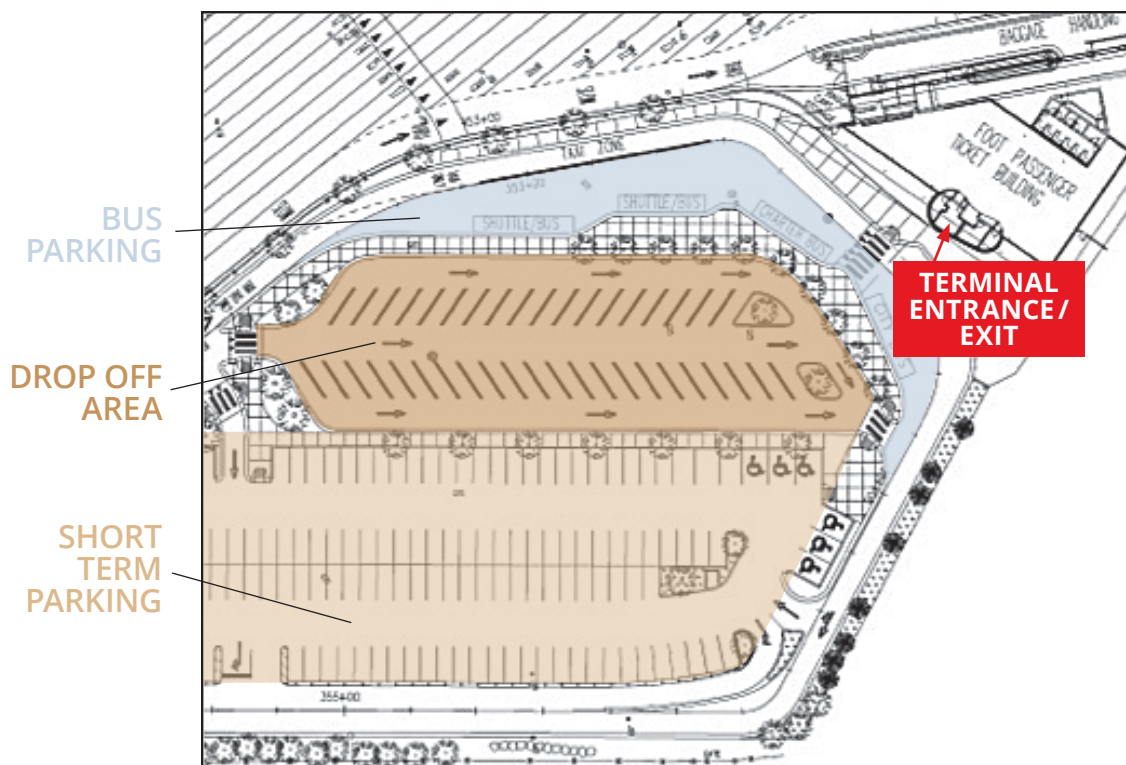

Swartz Bay Ferry Terminal | VICTORIA, BC

Exit the Foot Passenger Facility. If you checked your luggage the luggage pick up area is to the left of the Exit door. The buses will be parked to the right. Vans will be parked in the short term parking lot.

Departure Bay Ferry Terminal | NANAIMO, BC

Exit the Foot Passenger Building. Buses will be to the right. Vans will be across the road in the Short Term parking lot.